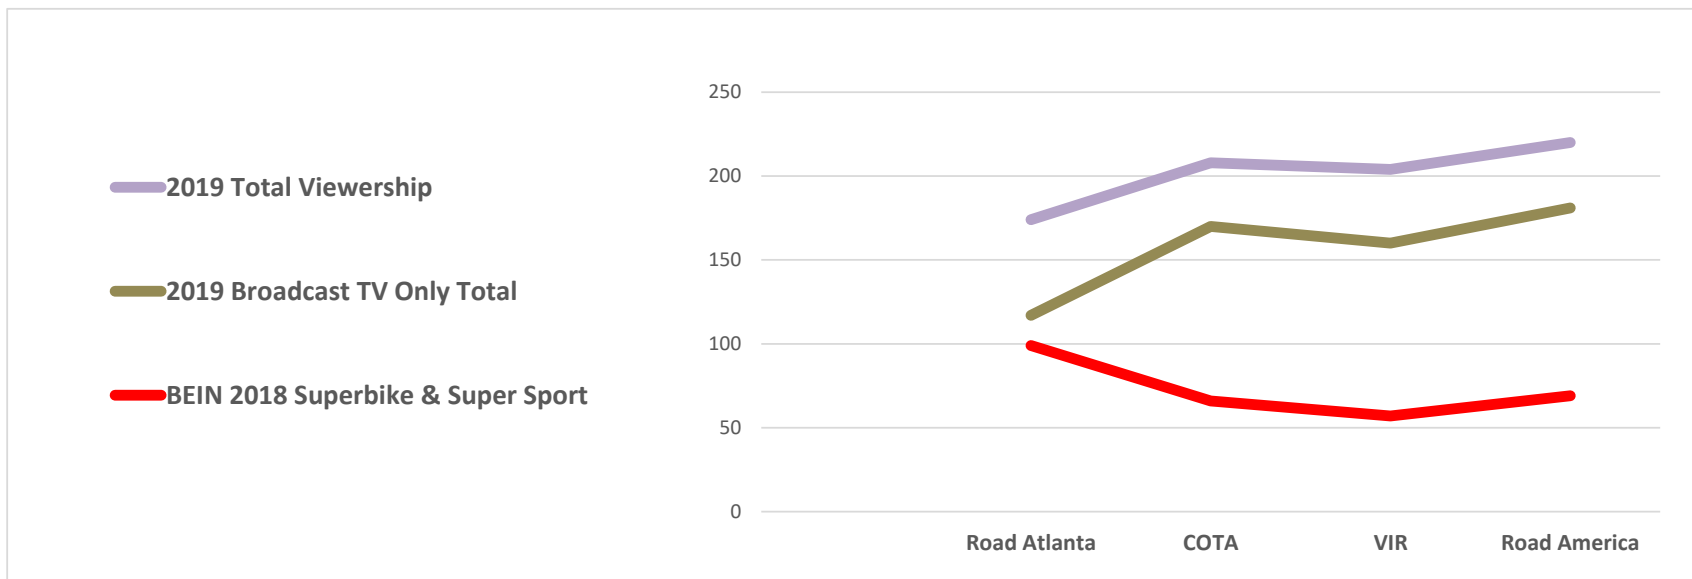

2019 Viewership Summary - Season To-Date

<u>Network</u>	<u>Show</u>	<u>Road Atlanta</u>	<u>COTA</u>	<u>VIR</u>	<u>Road America</u>	<u>Avg</u>
Fox FS2	<i>MotoAmerica Superbike & MotoAmerica Rewind</i>	62	69	68	99	75
NBCSN	<i>Inside MotoAmerica</i>	55	101	92	82	83
Live+	<i>Live Streaming & VOD Views</i>	57	38	44	39	45
	2019 Broadcast TV Only Total	117	170	160	181	157
	2019 Total Viewership	174	208	204	220	202

Sources: Nielsen P2+, ViewLift. Viewership in 000's.

Road America repeat episodes are estimated.

2019 vs 2018 Viewership - Season To Date YOY Growth

<u>Network</u>	<u>Show</u>	<u>Road Atlanta</u>	<u>COTA</u>	<u>VIR</u>	<u>Road America</u>	<u>Avg</u>
BEIN Sports	BEIN 2018 Superbike & Super Sport	99	66	57	69	73
	Broadcast TV Only Increase YOY	18	104	103	112	
	Broadcast TV Only Increase YOY %	18%	158%	181%	162%	
	Total Viewership Increase YOY (in multiples)	1.8	3.2	3.6	3.2	2.9

Sources: Nielsen, ViewLift. All numbers in 000's.

Red metrics are estimated until ratings published.