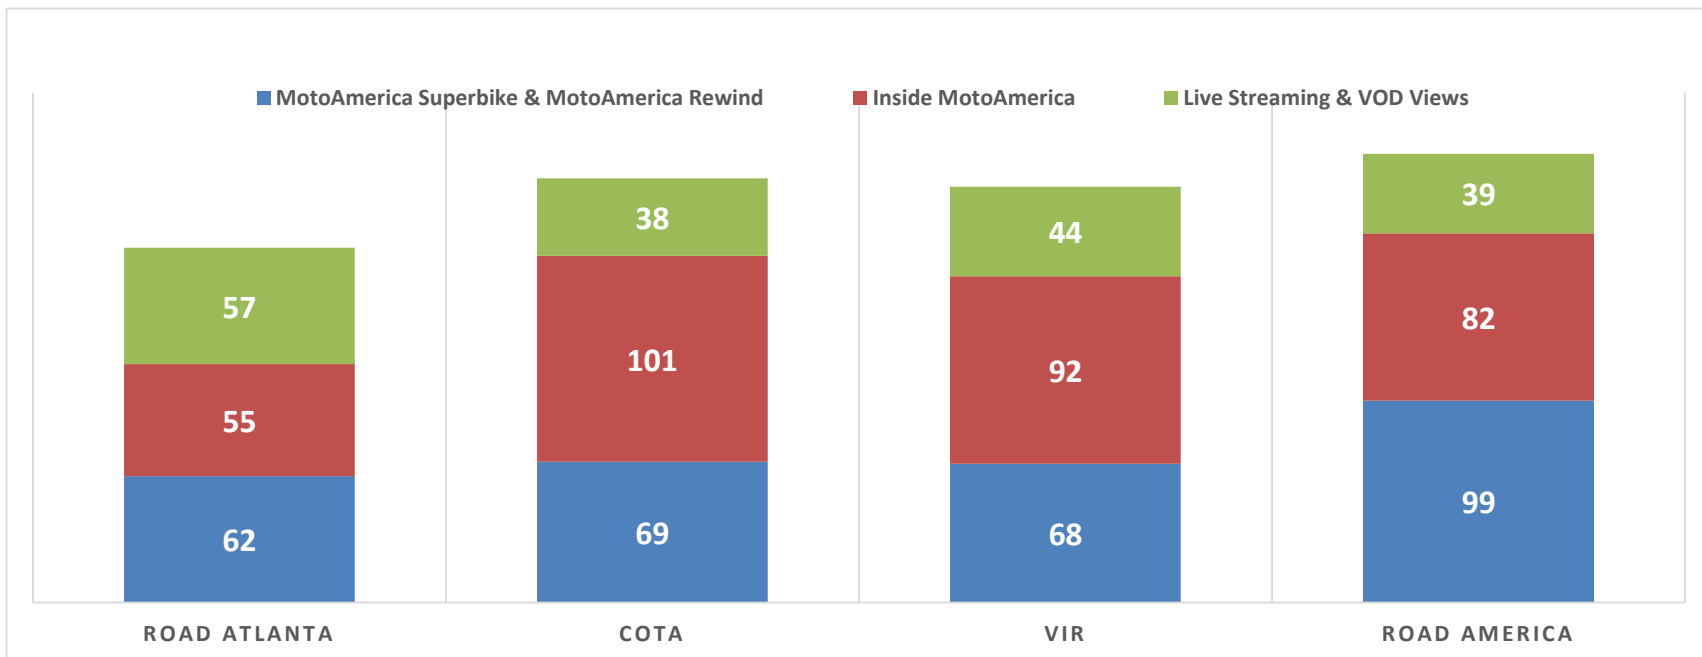

2019 Viewership Summary - Season To-Date

<u>Network</u>	<u>Show</u>	<u>Road Atlanta</u>	<u>COTA</u>	<u>VIR</u>	<u>Road America</u>	<u>Avg</u>
Fox FS2	<i>MotoAmerica Superbike & MotoAmerica Rewind</i>	62	69	68	99	75
NBCSN	<i>Inside MotoAmerica</i>	55	101	92	82	83
Live+	<i>Live Streaming & VOD Views</i>	57	38	44	39	45
	2019 Broadcast TV Only Total	117	170	160	181	157
	2019 Total Viewership	174	208	204	220	202

Sources: Nielsen P2+, ViewLift. Viewership in 000's.

Road America repeat episodes are estimated.

2019 vs 2018 Viewership - Season To Date YOY Growth

<u>Network</u>	<u>Show</u>	<u>Road Atlanta</u>	<u>COTA</u>	<u>VIR</u>	<u>Road America</u>	<u>Avg</u>
BEIN Sports	BEIN 2018 Superbike & Super Sport	99	66	57	69	73
	Broadcast TV Only Increase YOY	18	104	103	112	
	Broadcast TV Only Increase YOY %	18%	158%	181%	162%	
	Total Viewership Increase YOY (in multiples)	1.8	3.2	3.6	3.2	2.9

Sources: Nielsen, ViewLift. All numbers in 000's.

Red metrics are estimated until ratings published.